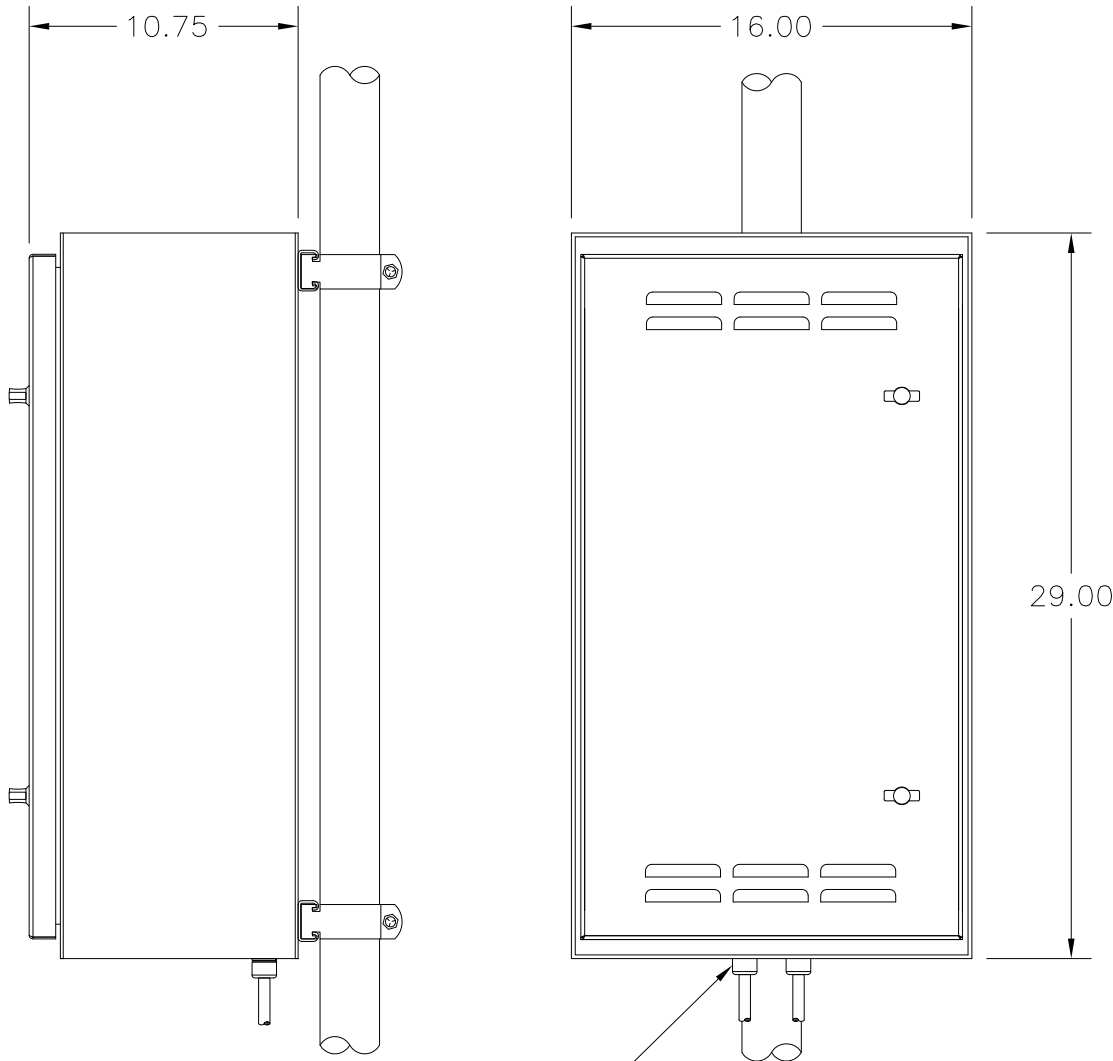

# Battery and Enclosure Component Layout

## AL-POL-2-G31N Solar Battery Enclosure

1/2" CONDUIT HOLE (2 PL.)  
(CONDUIT MAY BE PROVIDED SEPARATELY OR BY OTHERS)

**SOLAR  
ELECTRIC  
SUPPLY, INC.**

**Toll-free: (877) 297-0014  
www.solarelectricsupply.com**