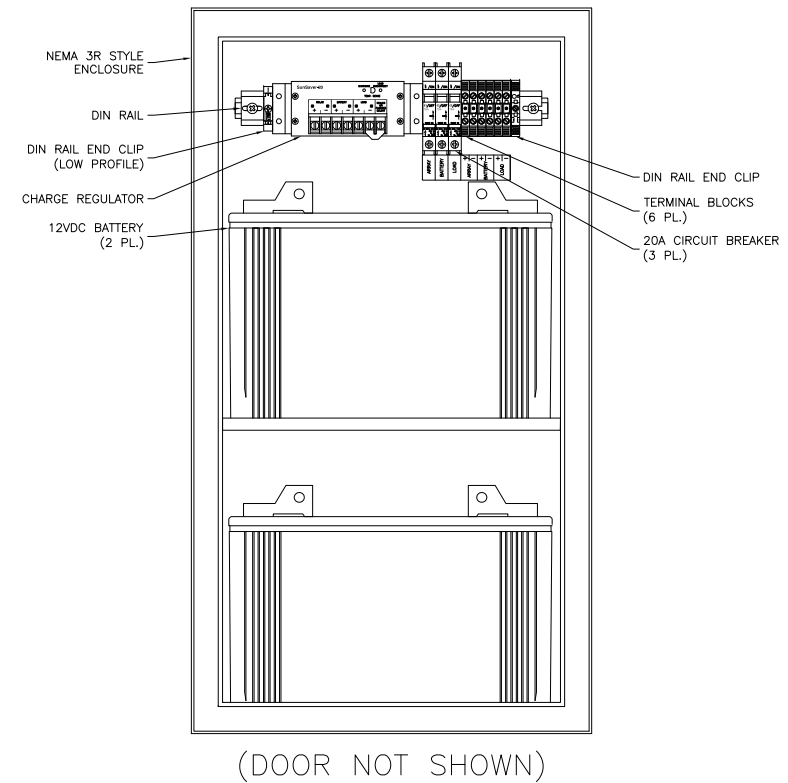

# Battery and Enclosure Component Layout

## AL-POL-2-G31N Solar Battery Enclosure

1/2" CONDUIT HOLE (2 PL.)  
(CONDUIT MAY BE PROVIDED SEPARATELY OR BY OTHERS)

**SOLAR  
ELECTRIC  
SUPPLY, INC.**

**Toll-free: (877) 297-0014  
www.solarelectricsupply.com**